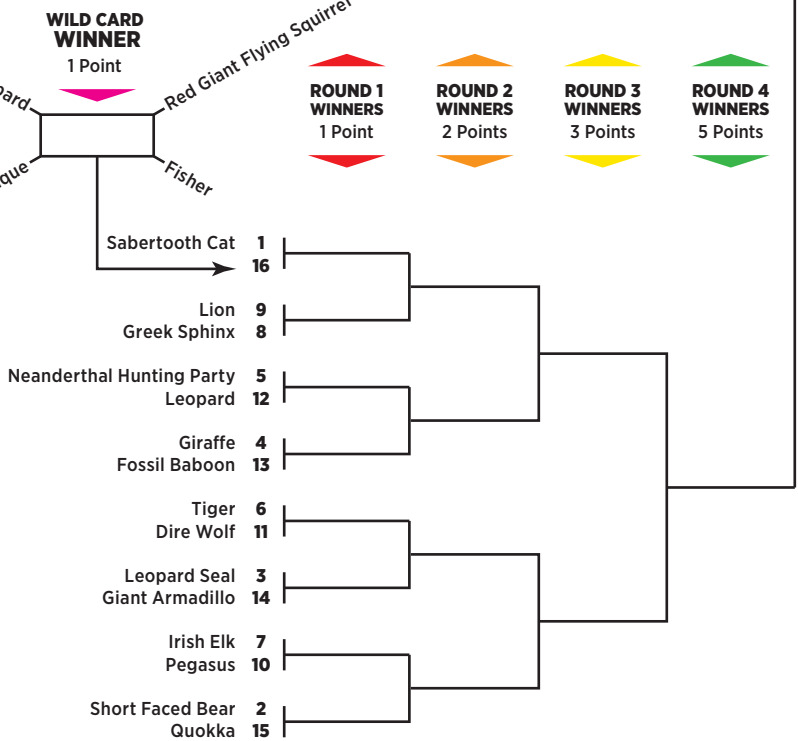

Your Name Goes Here

MARCH MAMMAL MADNESS

2017

mammalsuck.blogspot.com
Bracket design by Will Nickley
v2_2 - Fibonacci Scoring

ADJECTIVE MAMMALS

DESERT ADAPTED

COULDA SHOULDA

TWO ANIMALS
ONE MAMMAL